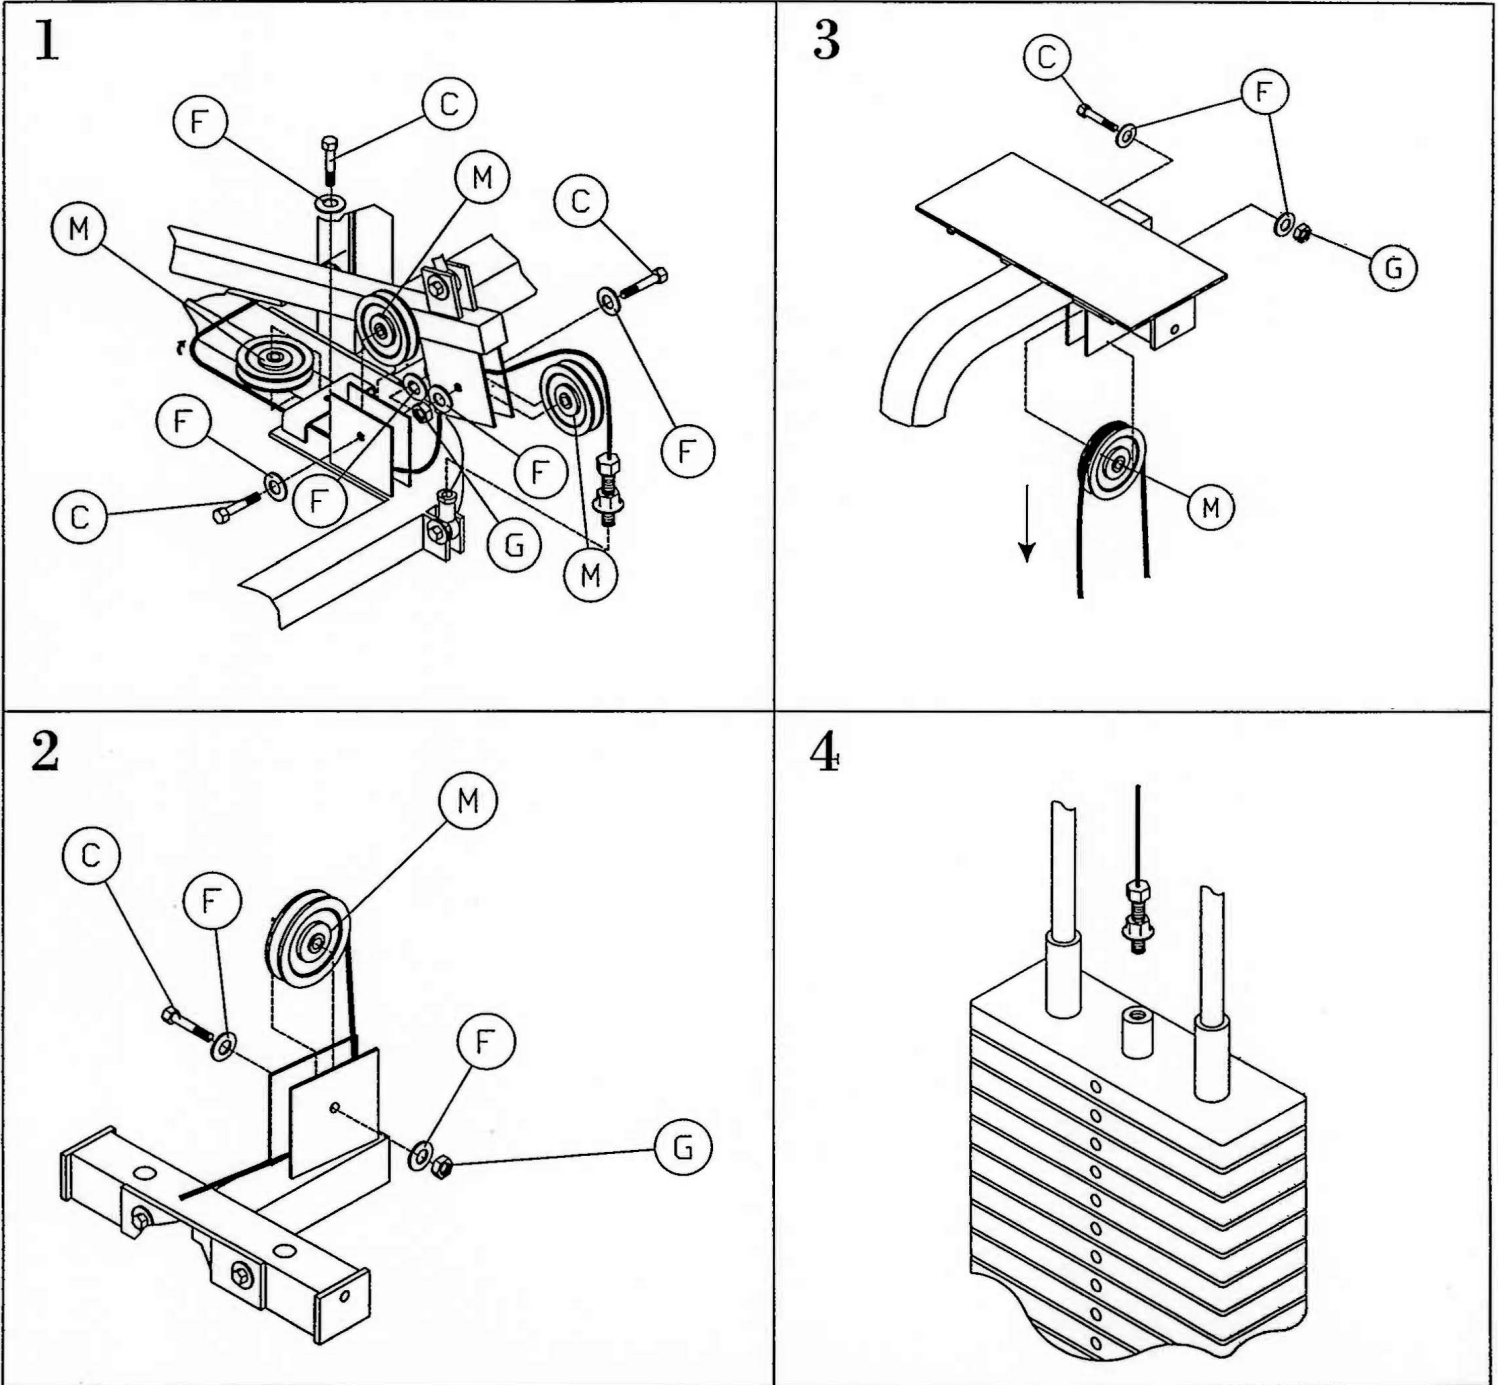

S304

CHEST PRESS CUSTOMER CATALOG