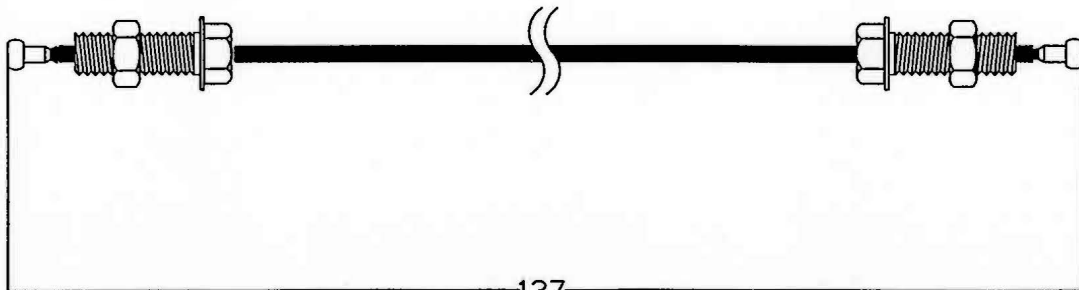

S304

CHEST PRESS CUSTOMER CATALOG