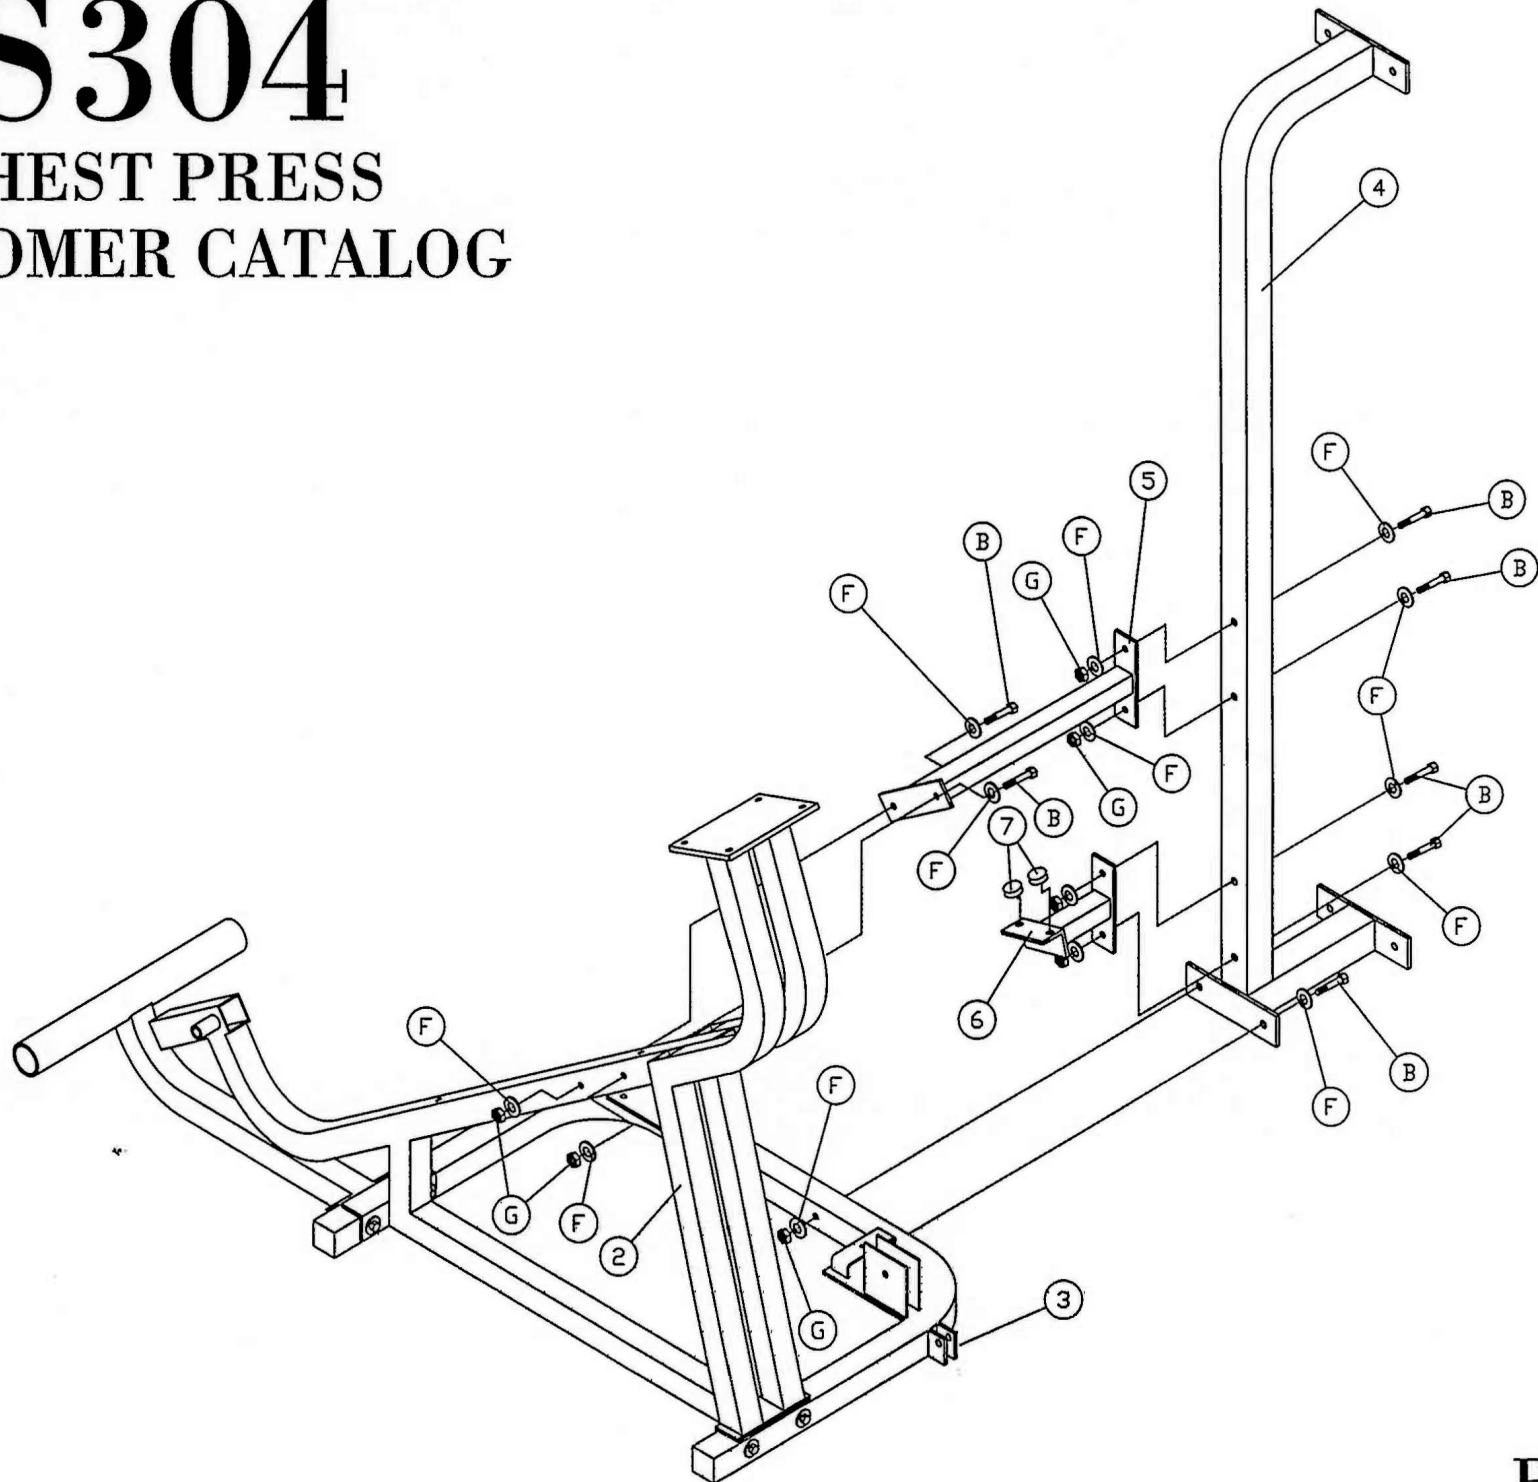

S304

CHEST PRESS

CUSTOMER CATALOG