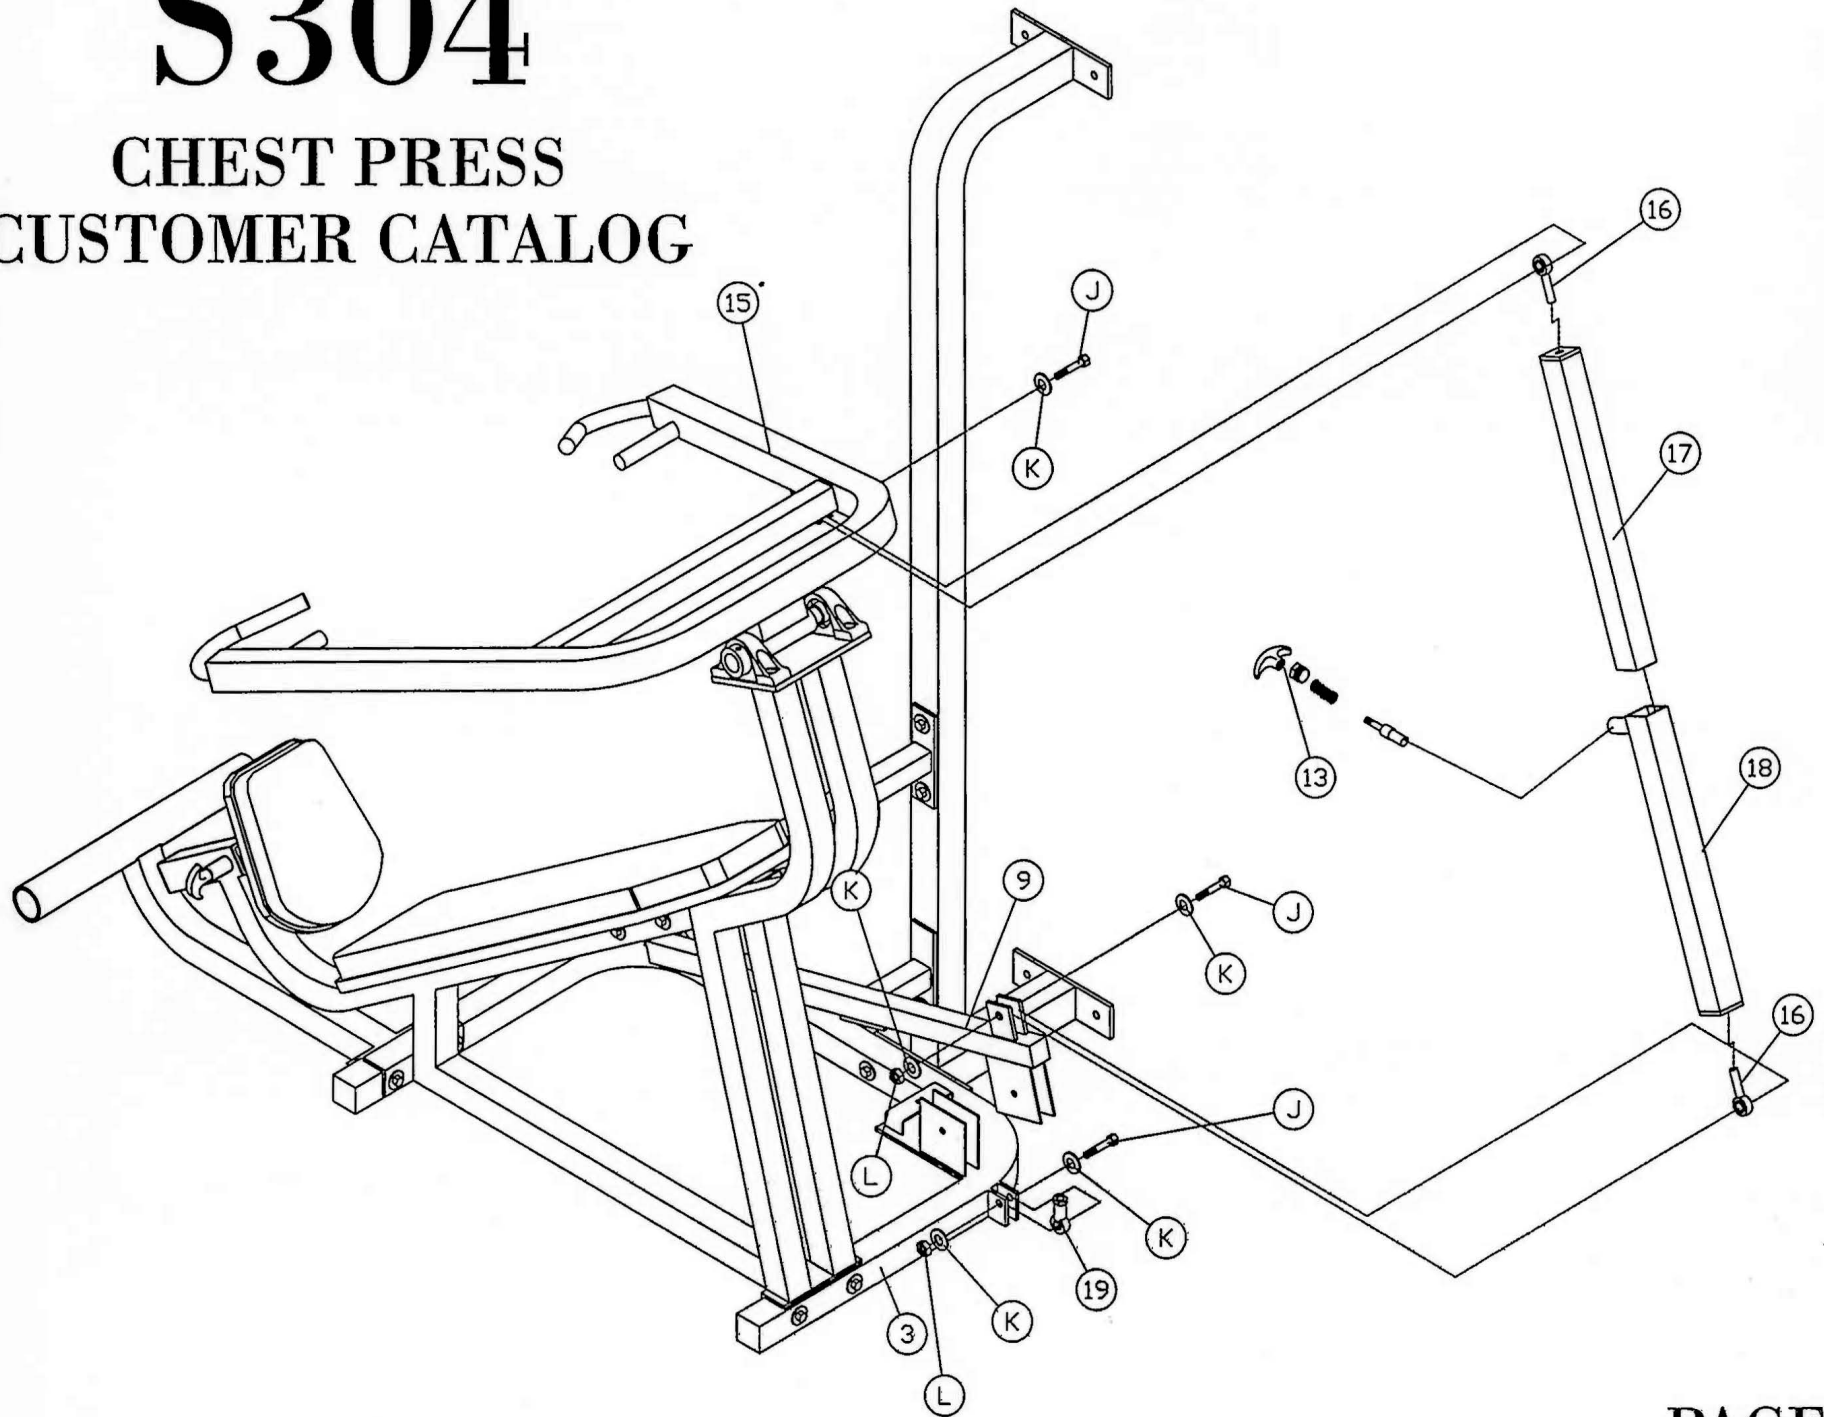

S304

CHEST PRESS CUSTOMER CATALOG