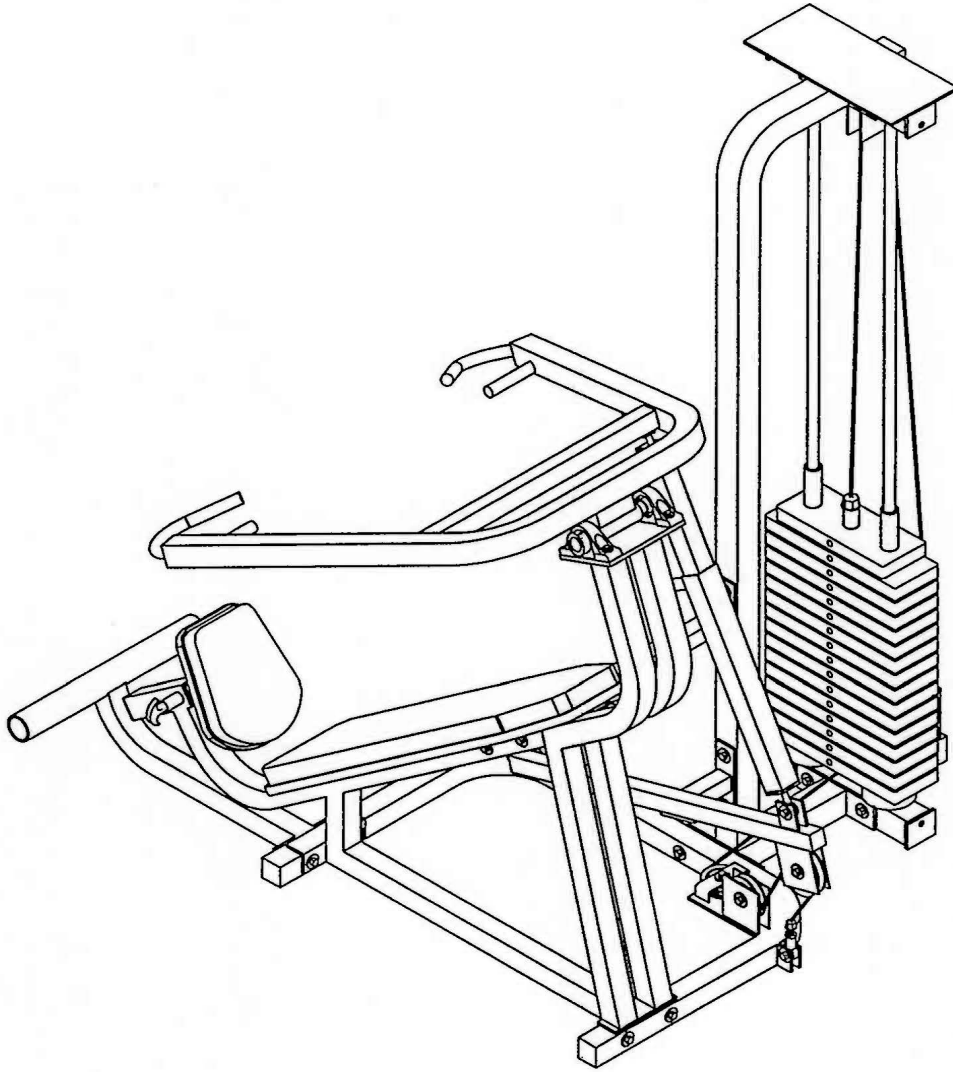

S304

CHEST PRESS CUSTOMER CATALOG