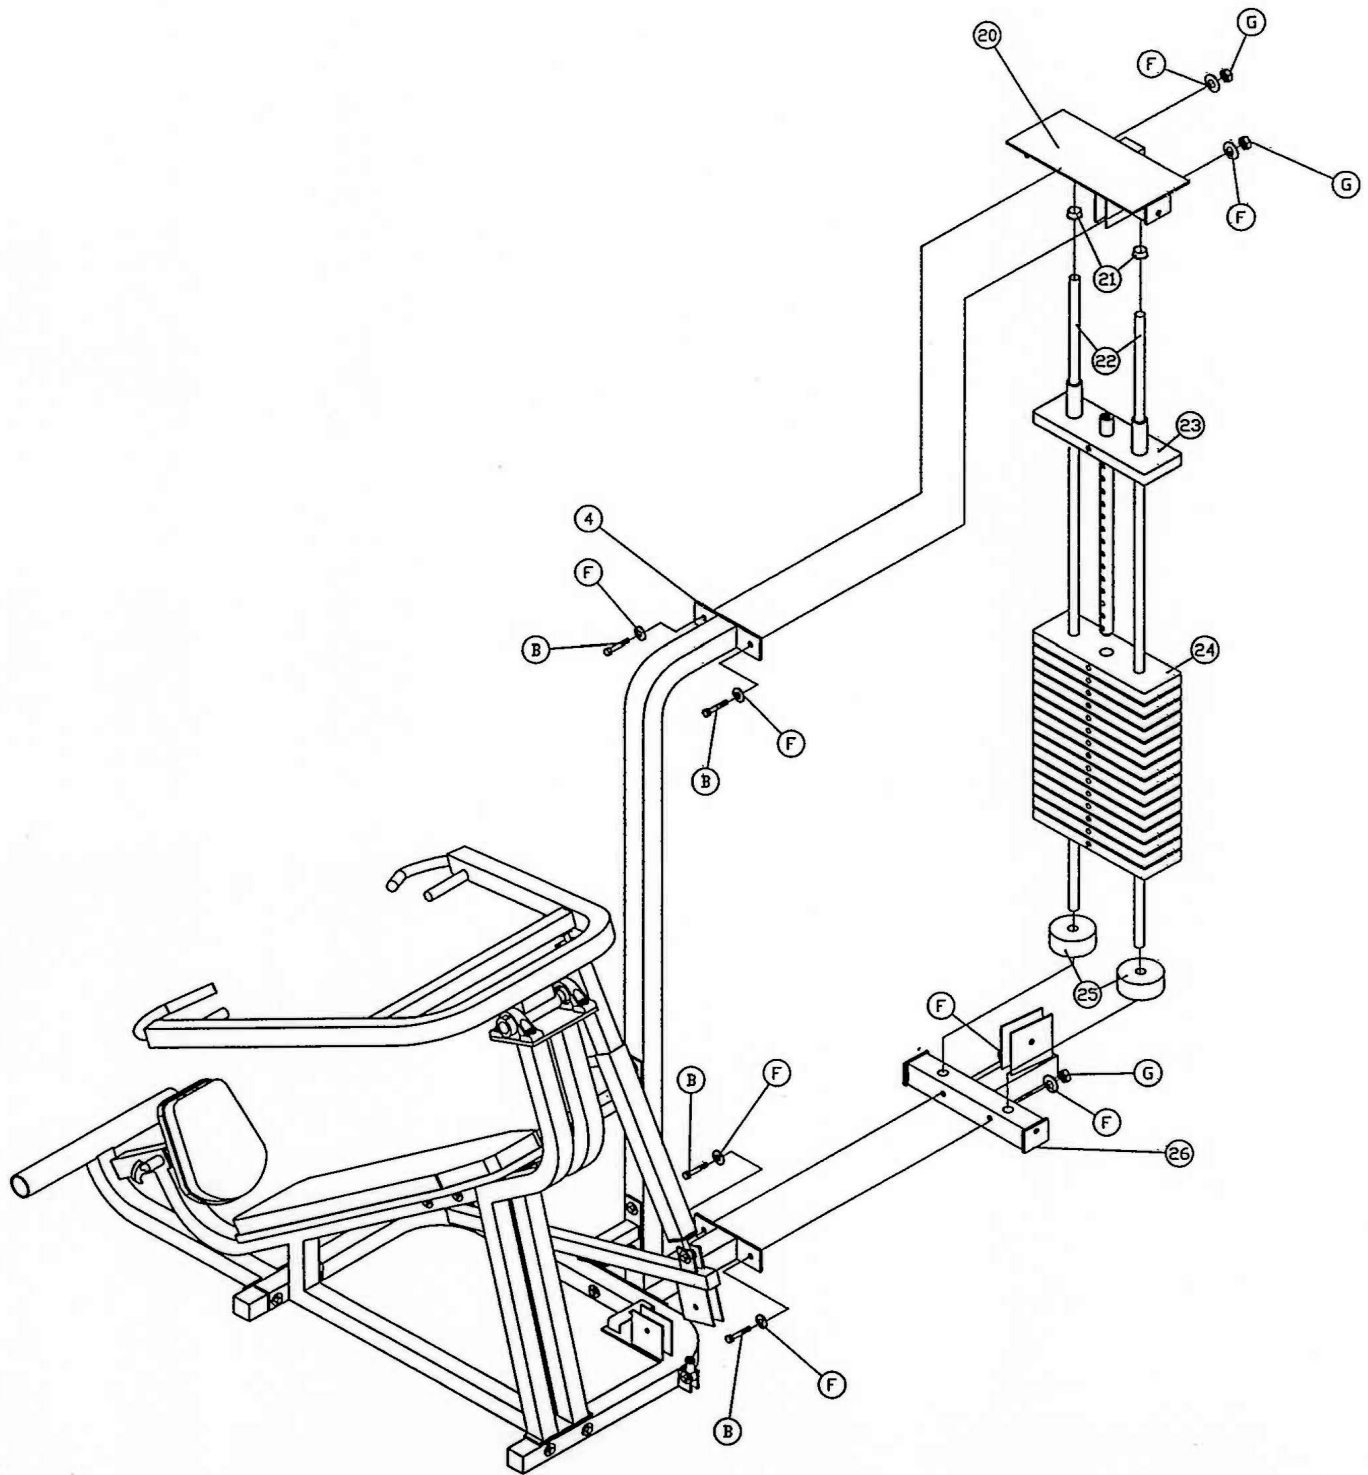

S304

CHEST PRESS

CUSTOMER CATALOG