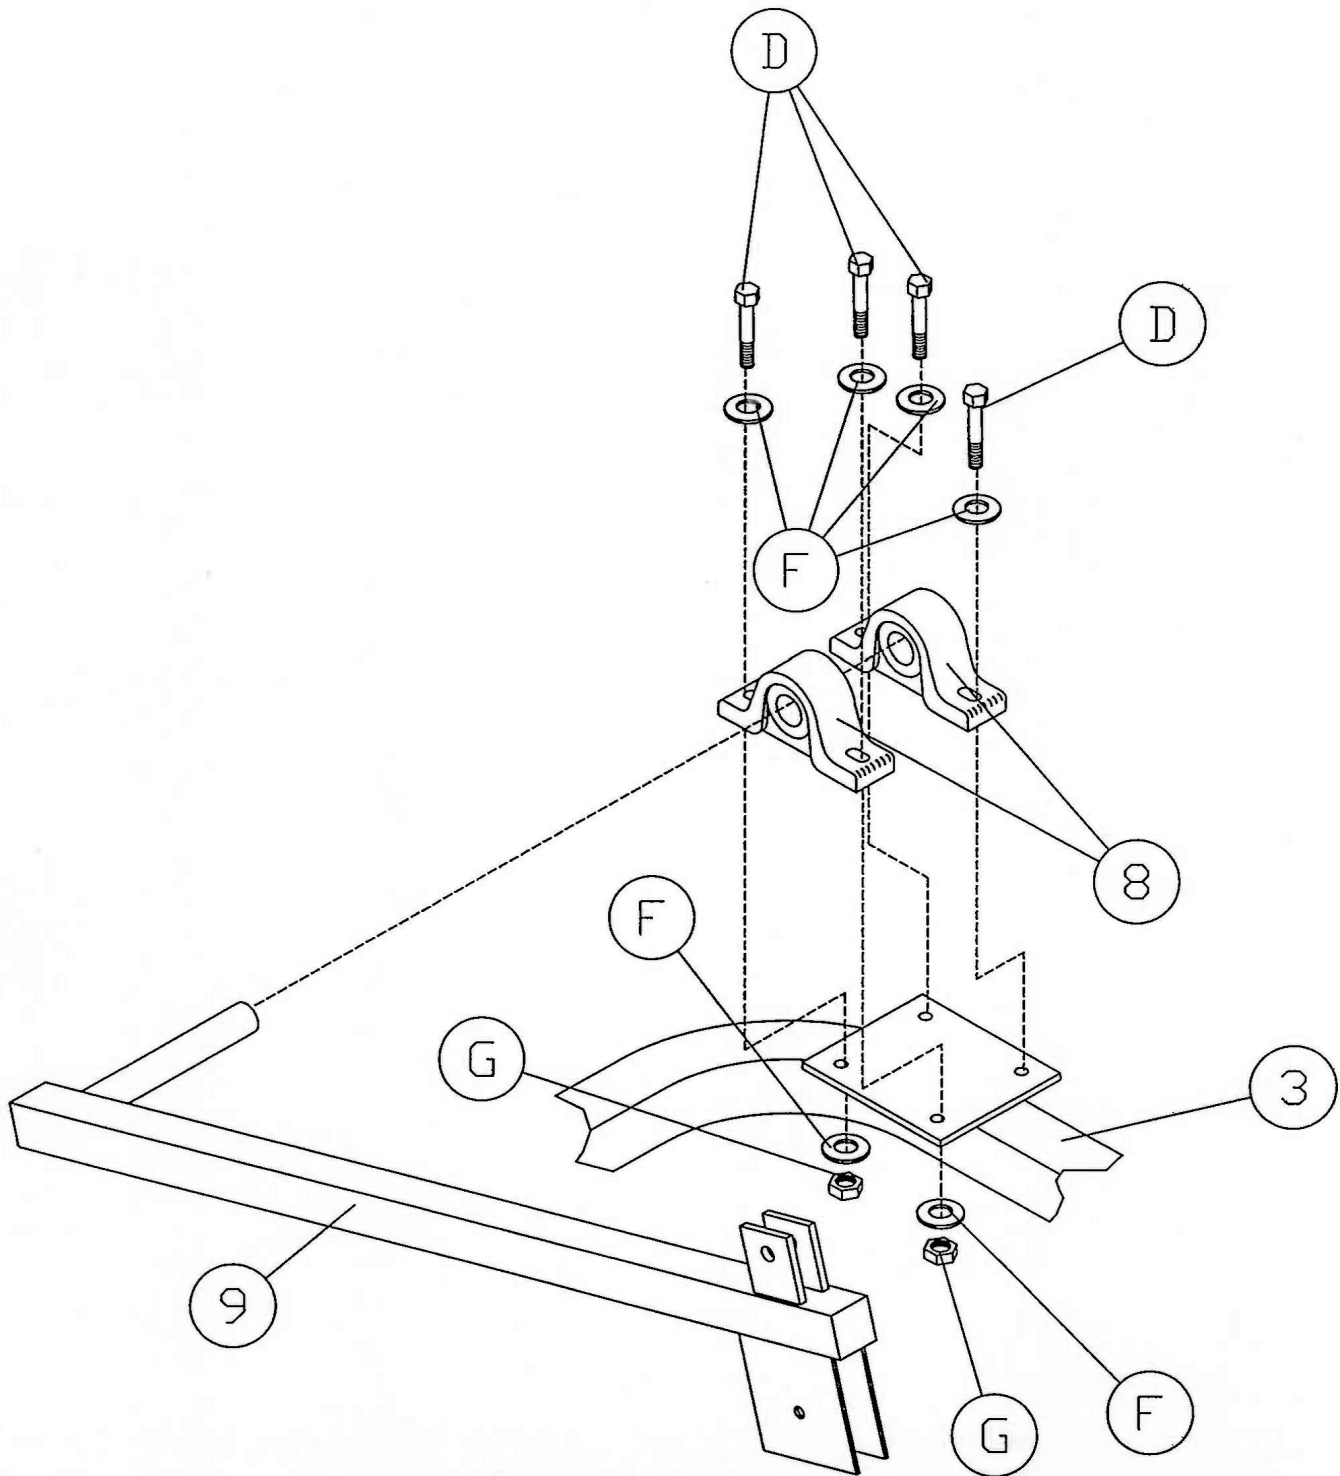

S304

CHEST PRESS

CUSTOMER CATALOG