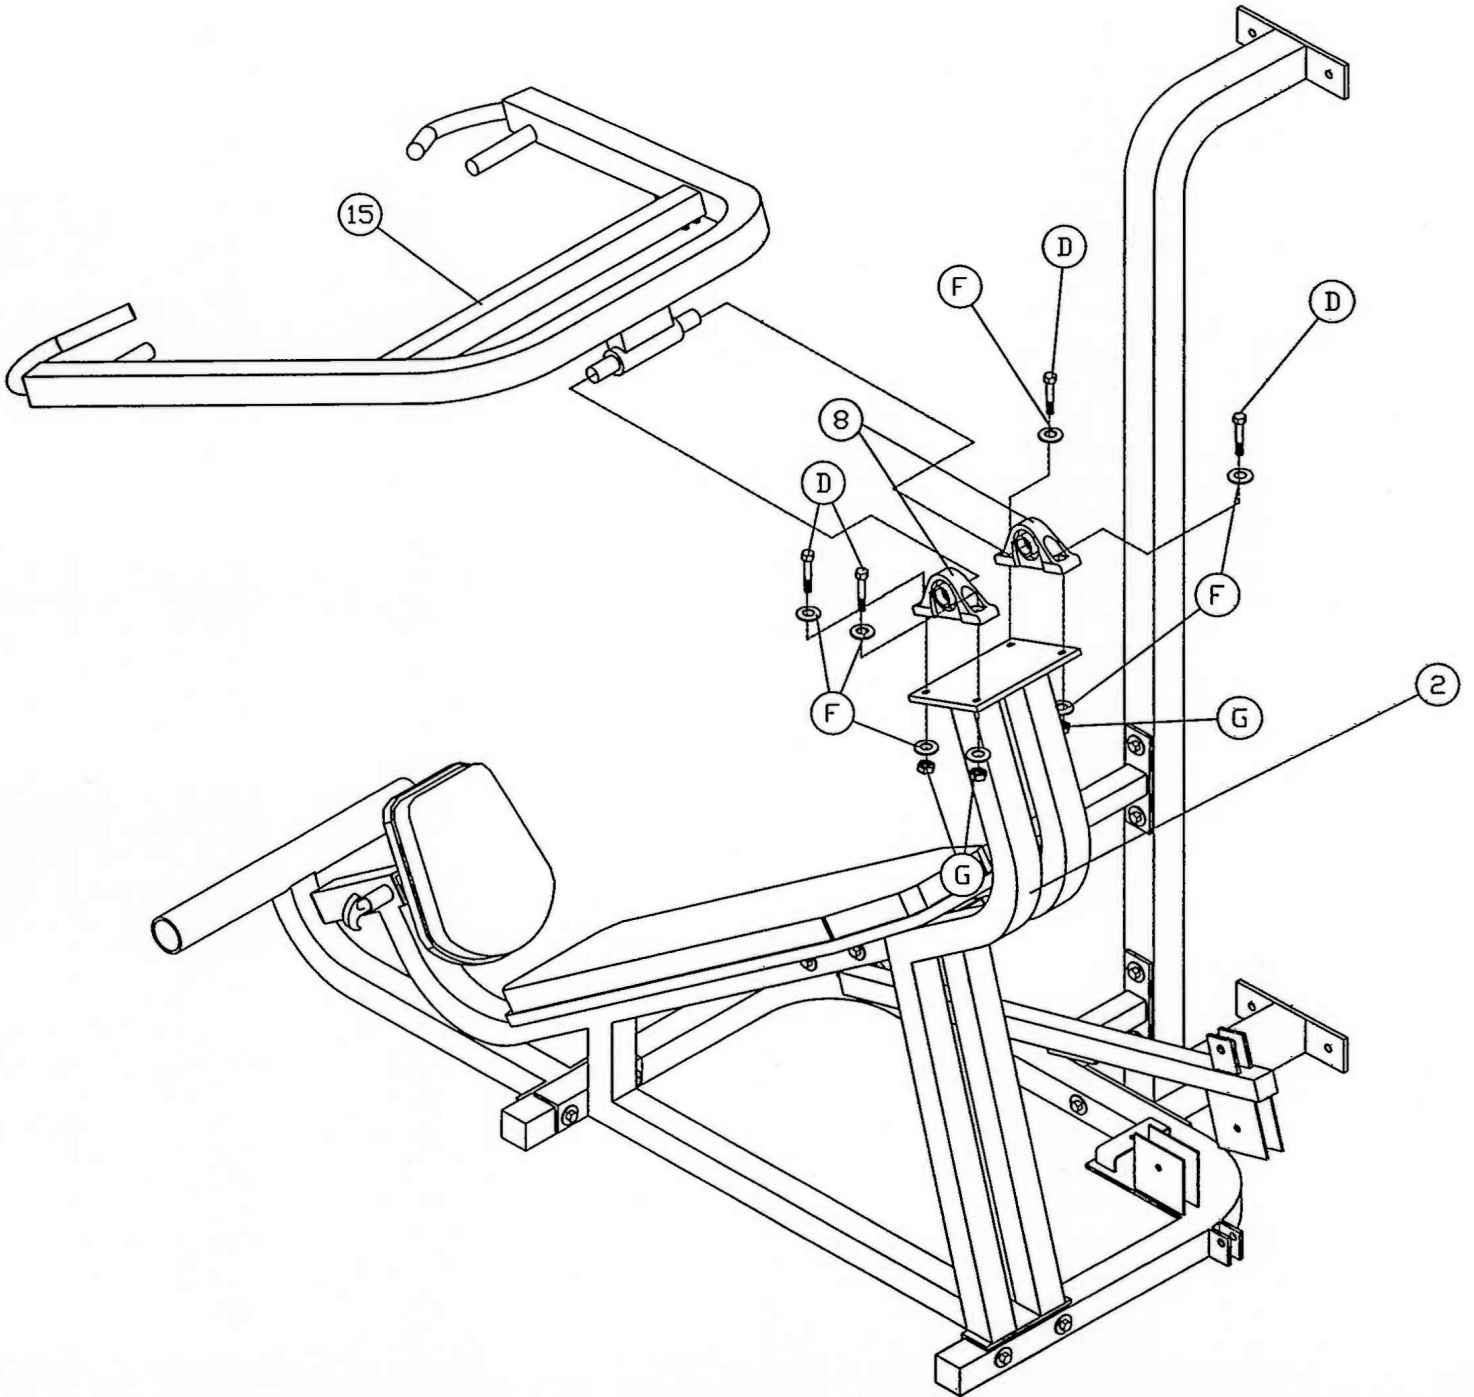

S304

CHEST PRESS

CUSTOMER CATALOG