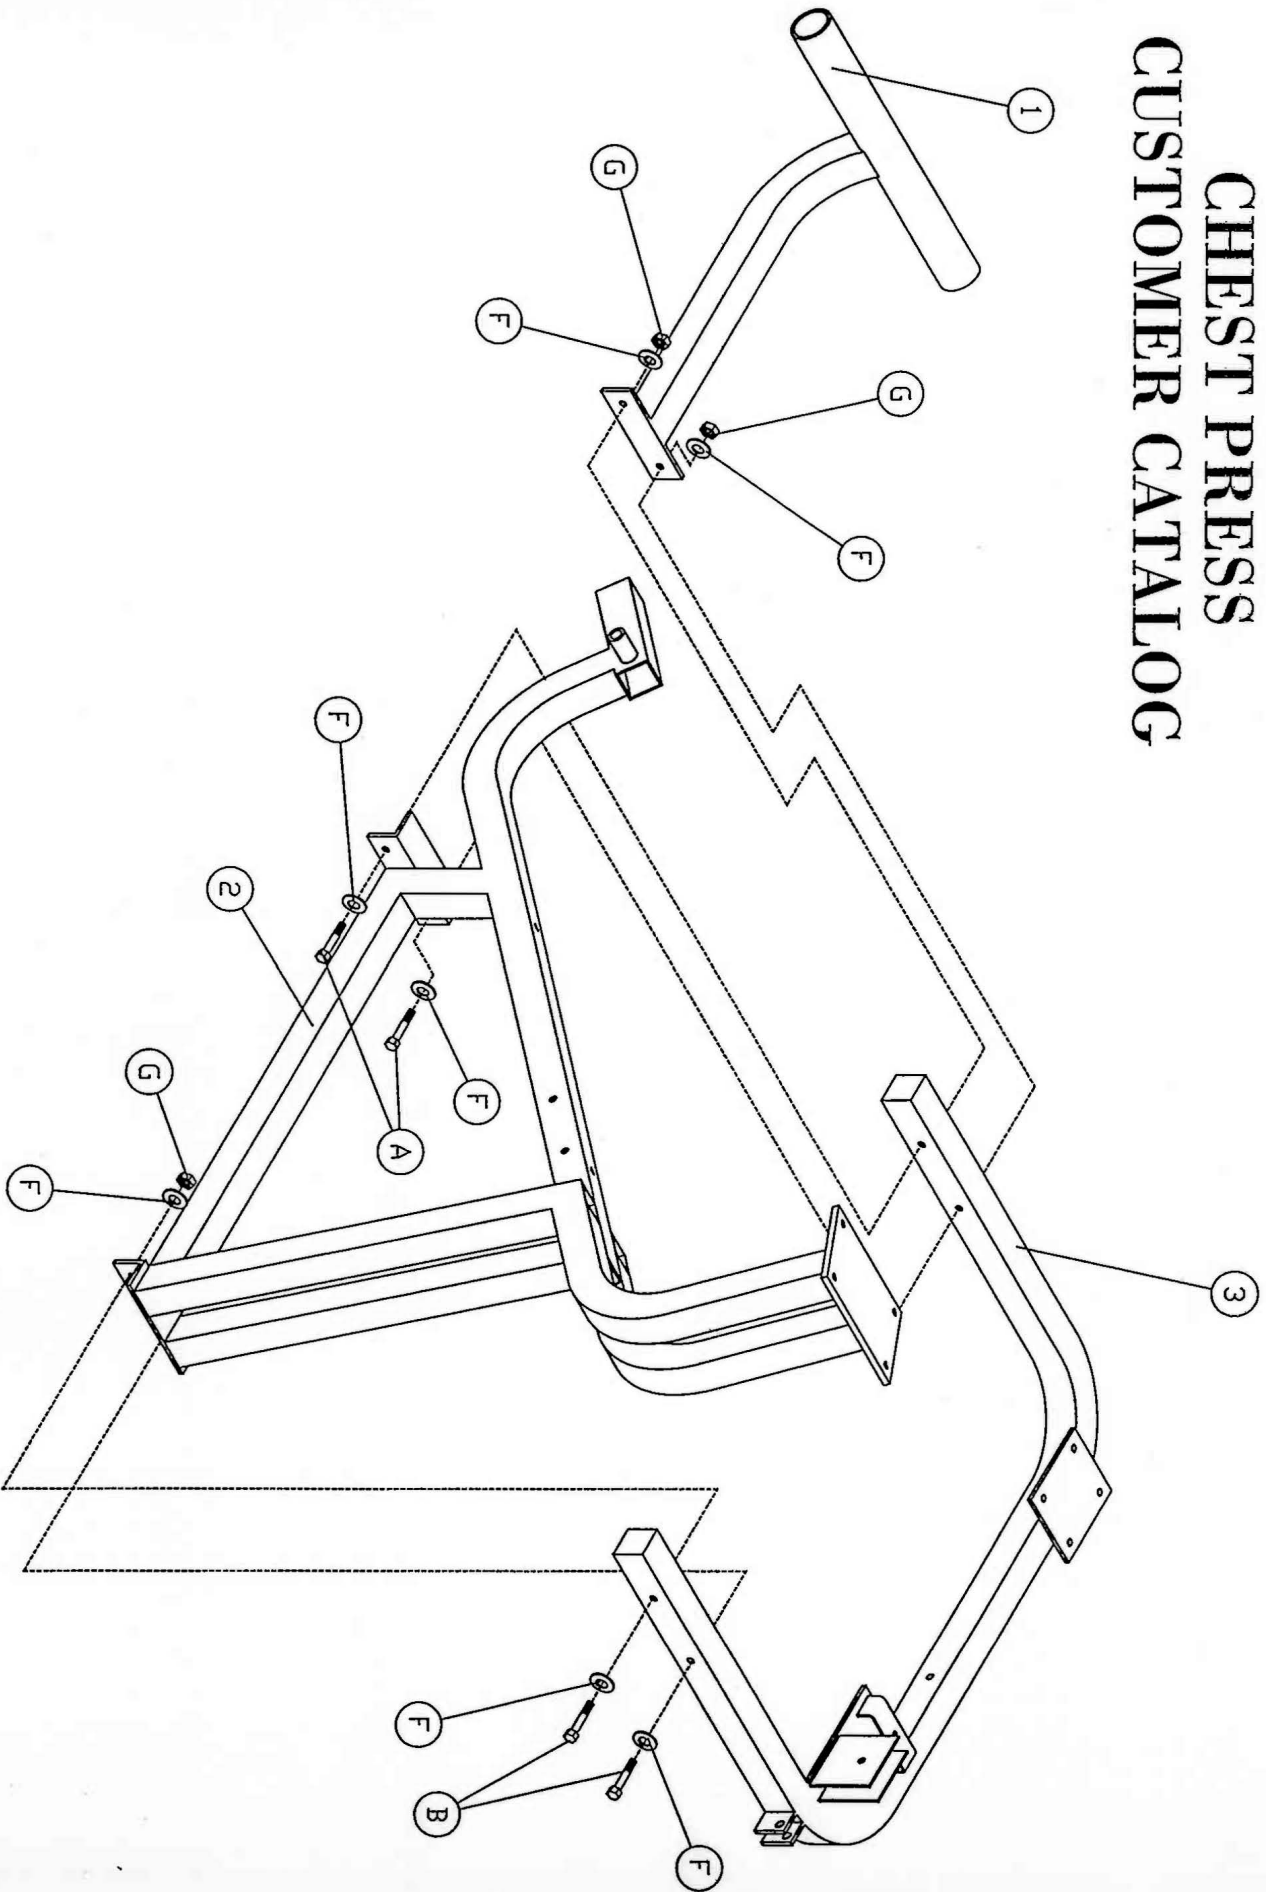

S304

CHEST PRESS
CUSTOMER CATALOG