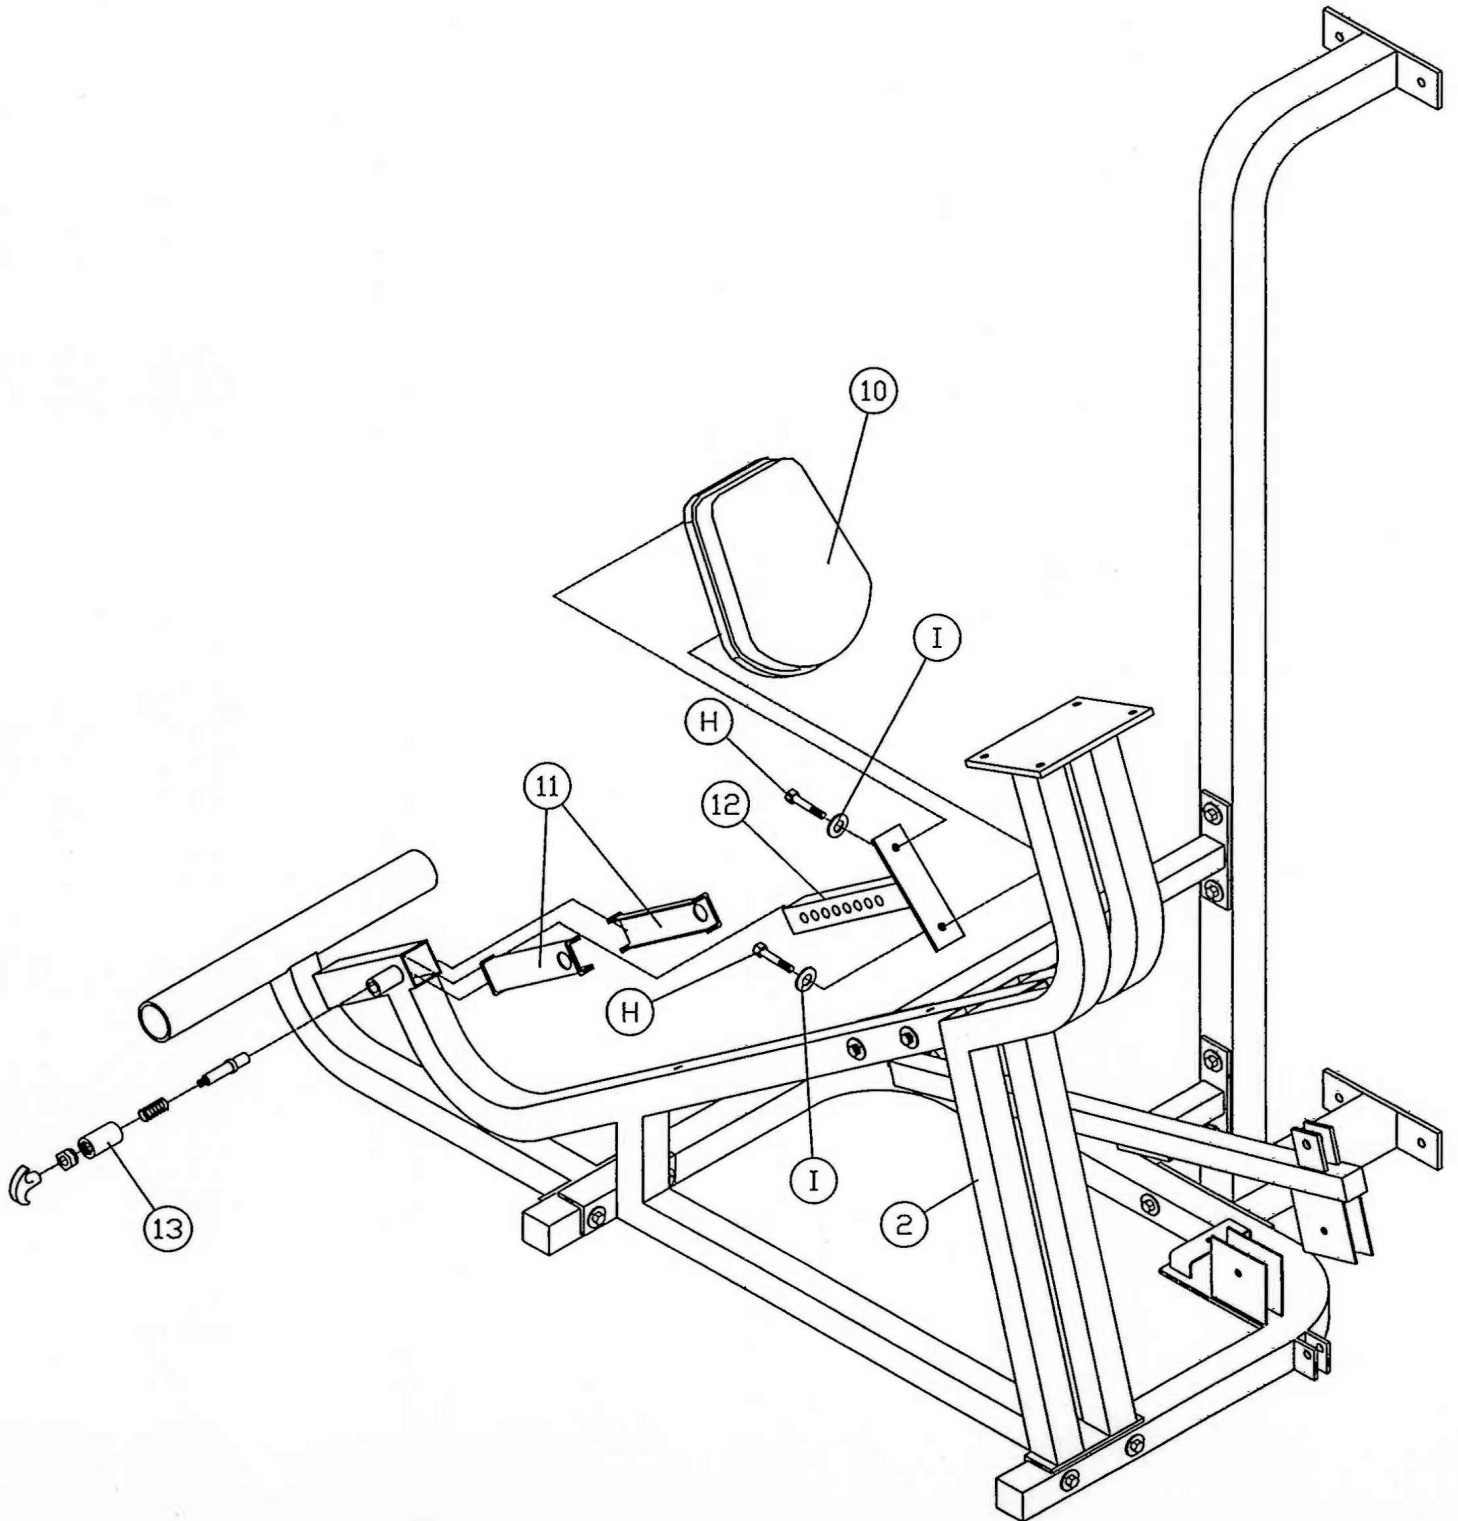

S304

CHEST PRESS

CUSTOMER CATALOG