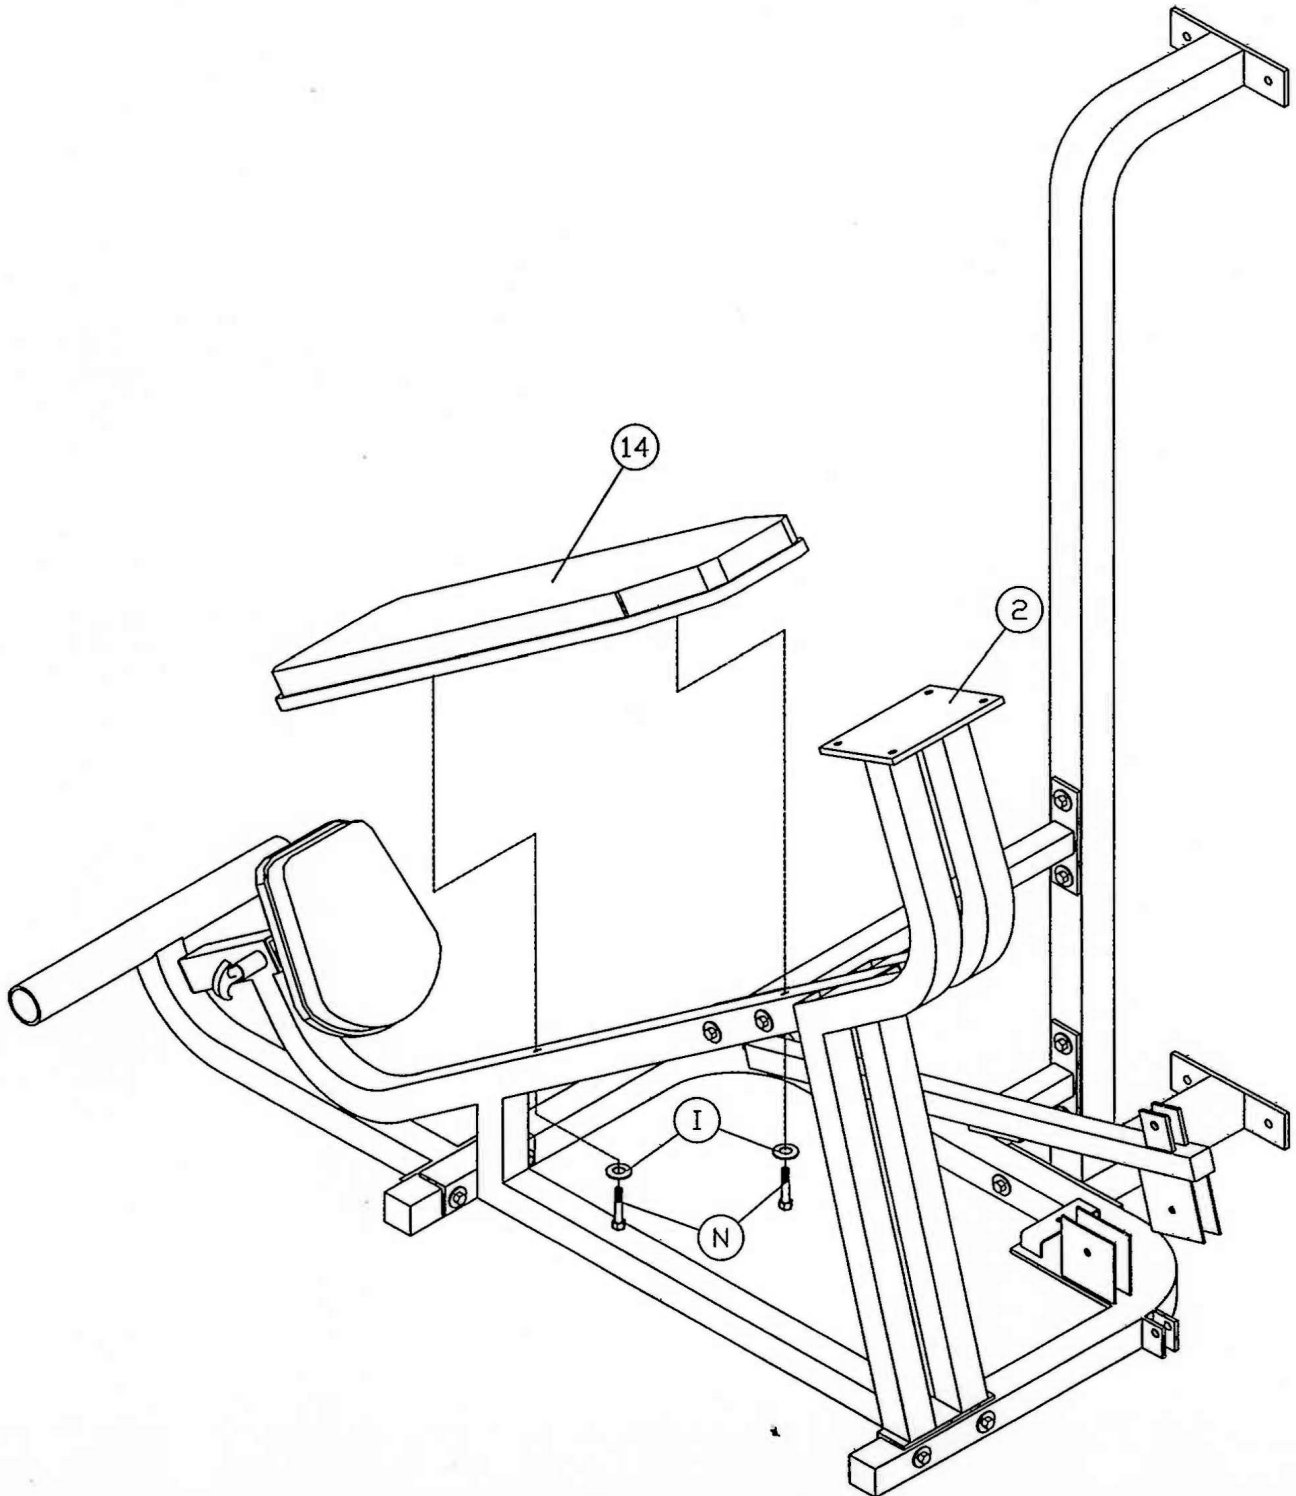

S304

CHEST PRESS CUSTOMER CATALOG