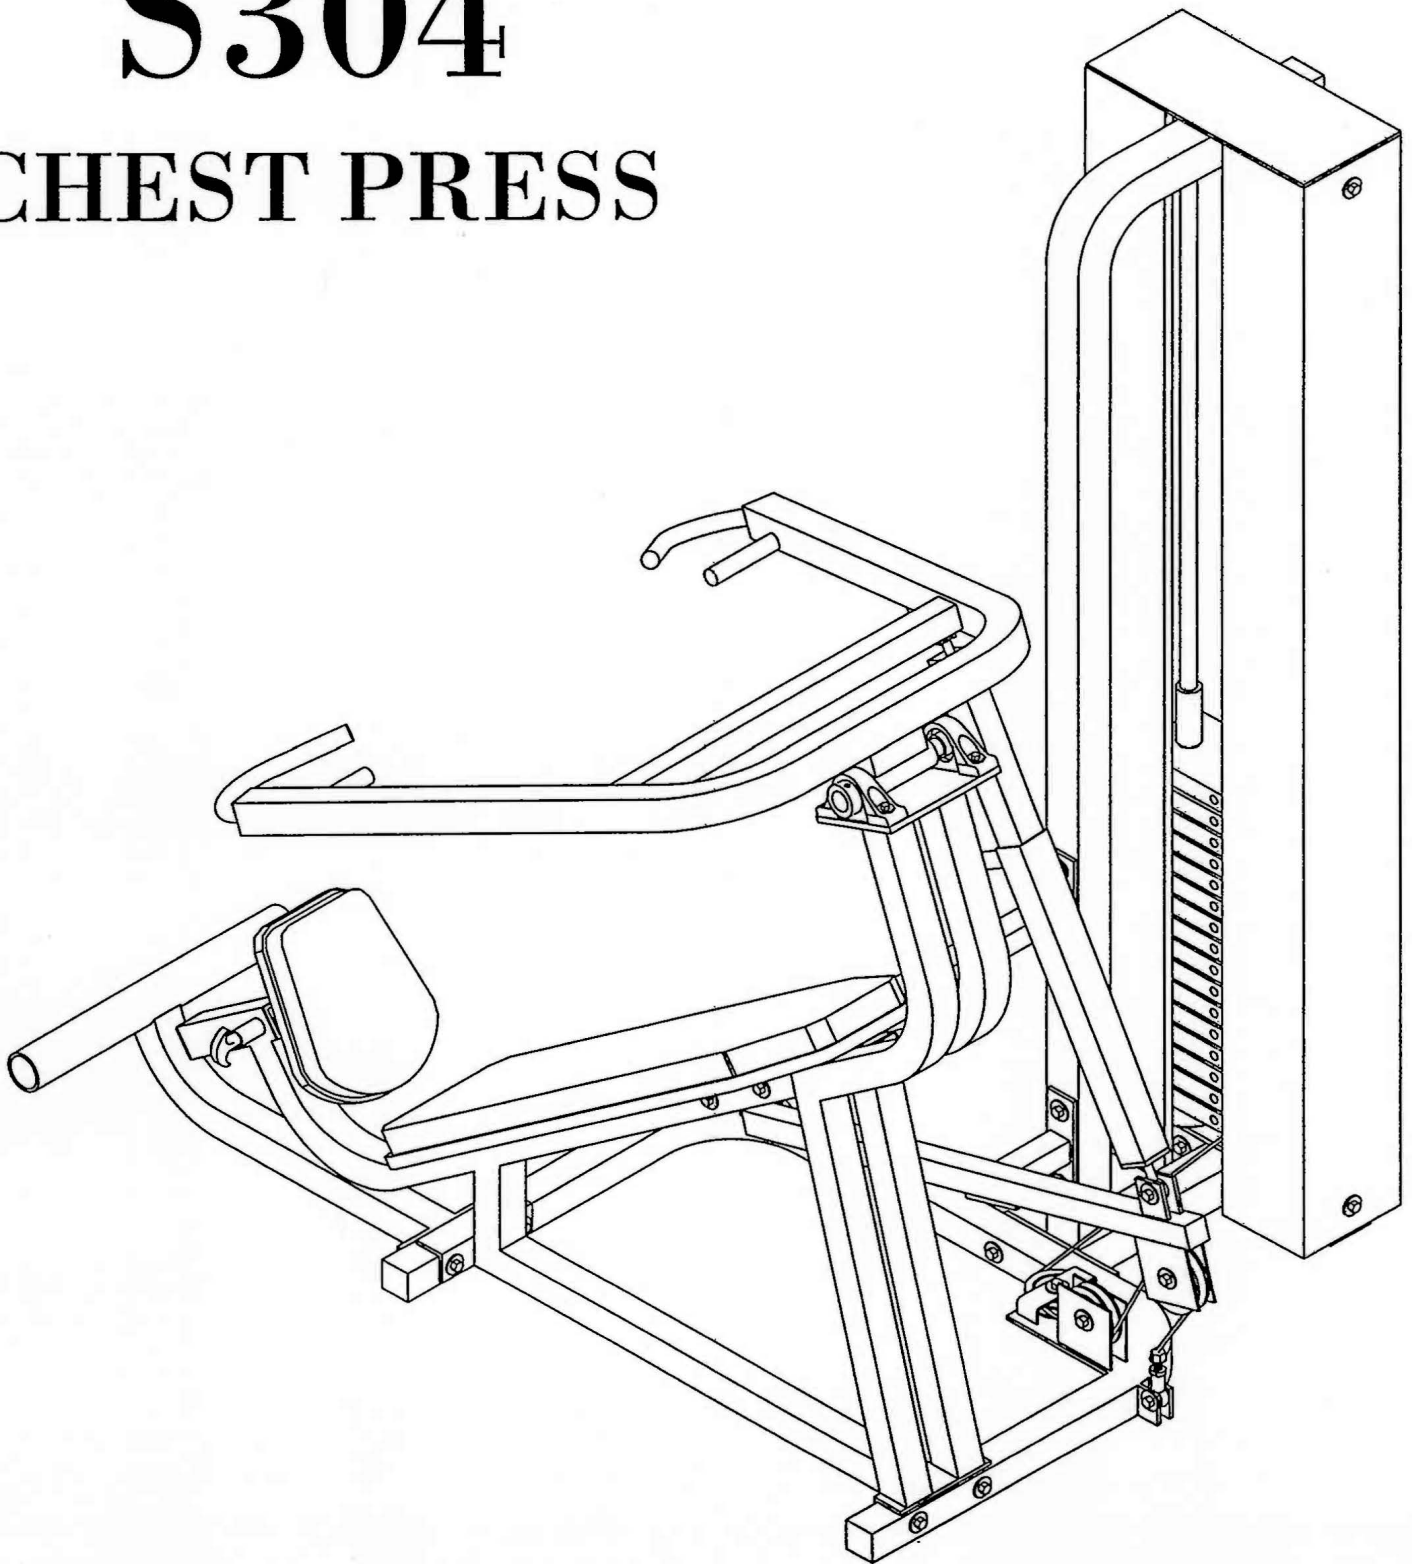

HOIST[®]
FITNESS SYSTEMS

S304

CHEST PRESS

CUSTOMER CATALOG

AUGUST '94

PARTS LIST

Key No.	Qty.	Part Number	Description
1	1	61-S304-11	FOOTREST ASSEMBLY
2	1	61-S304-01	BENCH ASSEMBLY
3	1	61-S304-12	BASE TUBE
4	1	61-S304-02	WEIGHT UPRIGHT
5	1	61-S304-03	CROSSMEMBER
6	1	61-S304-13	ARM REST ASSEMBLY
7	2	19-PAD-1	RUBBER STOPS
8	4	14-BRG-RAD1PILP	PILLOW BEARING
9	1	61-S304-09	RESISTANCE LEVER ASSY.
10	1	61-STD-SU911	SEAT PAD
11	2	61-STD-PLAS112	EZ-GLIDE SEAT PAD MOUNT
12	1	61-S304-10	SEAT PAD MOUNT
13	2	61-STD-SM128	1/2" PULL-PIN (SHORT)
14	1	61-STD-SU1035	10" x 40" TAPERED BACK PAD
15	1	61-S304-08	ARM ASSEMBLY
16	2	14-END-M1220	TIE ROD END (MALE)
17	1	61-S304-07	ADJUSTER TUBE (INNER)
18	1	61-S304-06	ADJUSTER TUBE (OUTER)
19	1	14-END-F1220	TIE ROD END (FEMALE)
20	1	61-S304-04	WEIGHT TOP
21	2	14-BSH-GRD1	GUIDE ROD SNAP BUSHINGS
22	2	61-STD-SG107	3/4" x 59 3/4" GUIDE ROD
23	1	61-STD-SW102	8 1/4 LB. TOP WEIGHT PLATE W/ STEM
24	20	61-STD-SW101	12 1/2 LB. WEIGHT PLATE
25	2	19-WSB-12	1/2" RUBBER DONUT
26	1	61-S304-05	WEIGHT BASE
27	2	61-STD-SSH120	59 3/4" SHEILD

HARDWARE

Key No.	Qty.	Part Number	Description
A	2	11-HEX-383	3/8 x 3 HEX BOLT
B	14	11-HEX-38234	3/8 x 2 3/4 HEX BOLT
C	5	11-HEX-382	3/8 x 2 HEX BOLT
D	8	11-HEX-38134	3/8 x 1 3/4 HEX BOLT
E	4	11-HEX-381	3/8 x 1 HEX BOLT
F	60	13-FLT-38	3/8 USS FLAT WASHER
G	29	12-LOK-38	3/8 CENTER LOCK HEX NUT
H	2	11-HEX-516114	5/16 x 1 1/4 HEX BOLT
I	4	13-FLT-516	5/16 USS FLAT WASHER
J	3	11-HEX-12112	1/2 x 1 1/2 HEX BOLT
K	6	13-FLT-12	1/2 USS FLAT WASHER
L	3	12-LOK-12	1/2 CENTER LOCK NUT
M	5	18-PUL-412	4 1/2 PULLEY
N	2	11-HEX-516314	5/16 x 3 1/4 Hex Bolt